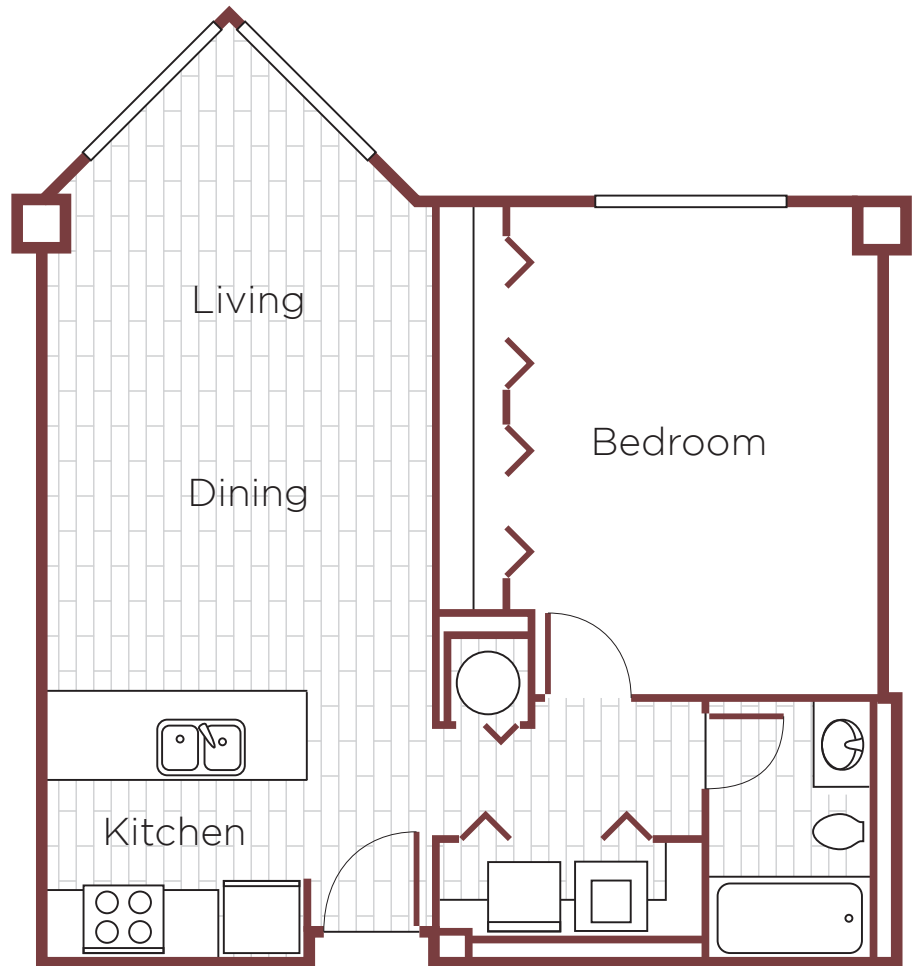

THE BIRCH

1 BEDROOM, 1 BATH | 700 SQ FT

- Elegant crown molding, high ceilings and open living/dining/kitchen space
- Beautiful ceramic tile flooring in kitchen, bath and living areas
- Stainless steel appliances, single-basin stainless steel sink and built-in microwave
- Richly glazed hardwood cabinetry, granite countertops and subway tile backsplash
- Under-cabinet task lights and LED recessed ceiling lights on dimmers
- Full-size washer and dryer featured in each apartment
- Contemporary bay window in living area
- LED lighting for ambiance and energy efficiency