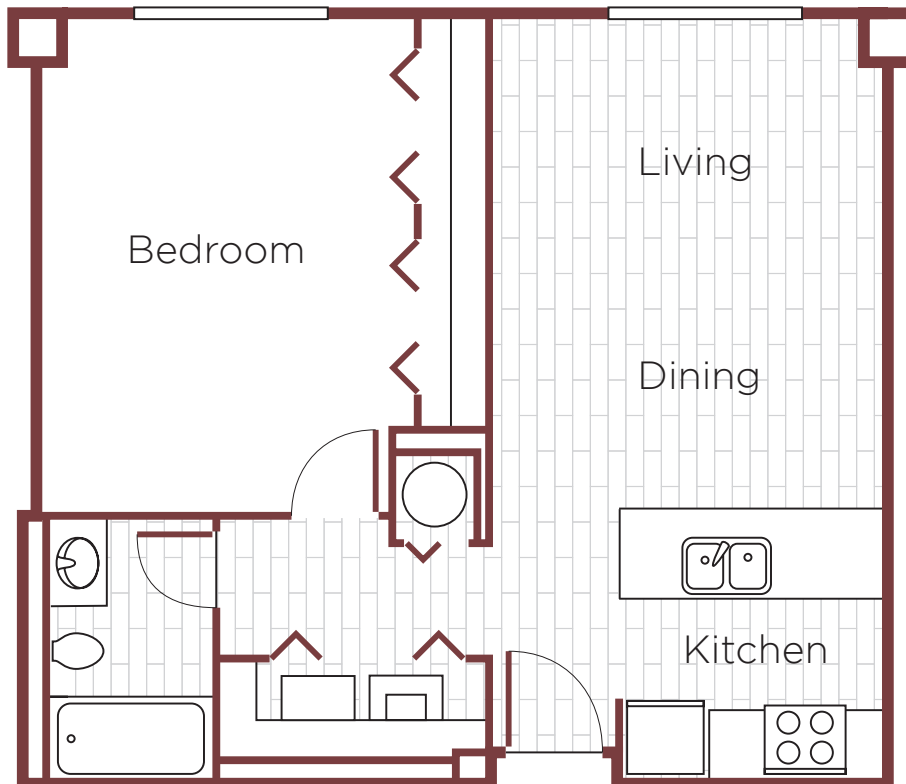

THE MAGNOLIA

1 BEDROOM, 1 BATH | 650 SQ FT

- Elegant crown molding, high ceilings and open living/dining/kitchen space
- Beautiful ceramic tile flooring in kitchen, bath and living areas
- Stainless steel appliances, single-basin stainless steel sink and built-in microwave
- Richly glazed hardwood cabinetry, granite countertops and subway tile backsplash
- Under-cabinet task lights and LED recessed ceiling lights on dimmers
- Full-size washer and dryer featured in each apartment
- LED lighting for ambiance and energy efficiency