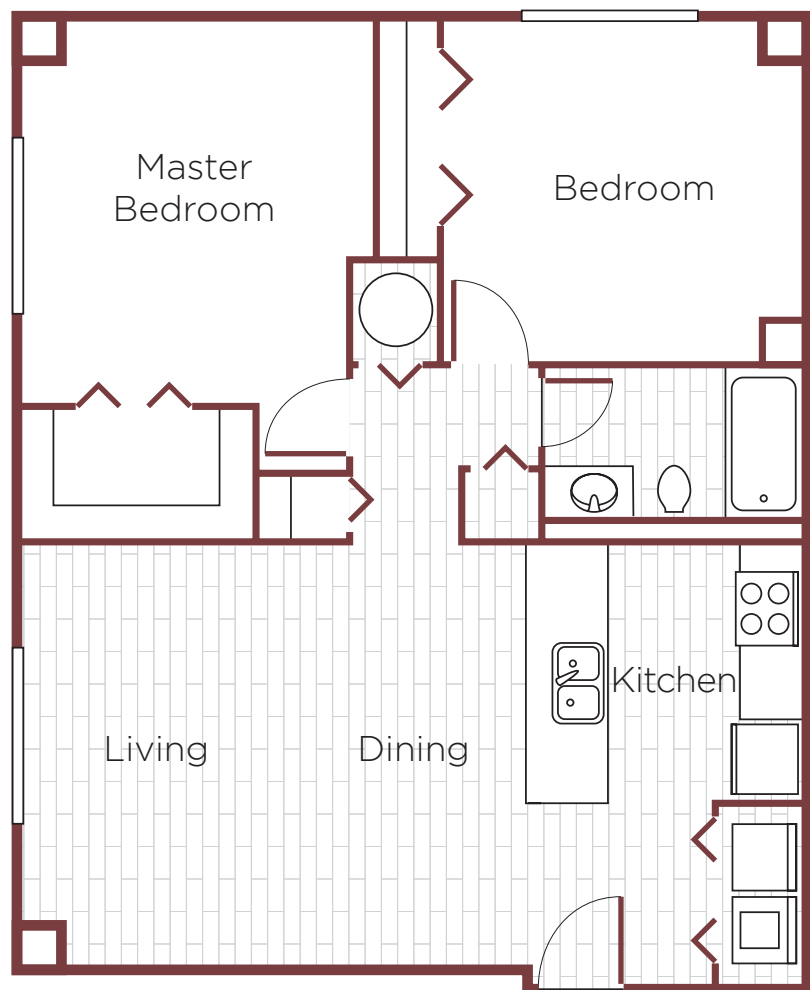

# THE VERMILLION

2 BEDROOMS, 1 BATH | 900 SQ FT

- Elegant crown molding, high ceilings and open living/dining/kitchen space
- Beautiful ceramic tile flooring in kitchen, bath and living areas
- Stainless steel appliances, single-basin stainless steel sink and built-in microwave
- Richly glazed hardwood cabinetry, granite countertops and subway tile backsplash
- Under-cabinet task lights and LED recessed ceiling lights on dimmers
- Full-size washer and dryer featured in each apartment
- Walk-in closet in master bedroom
- LED lighting for ambiance and energy efficiency